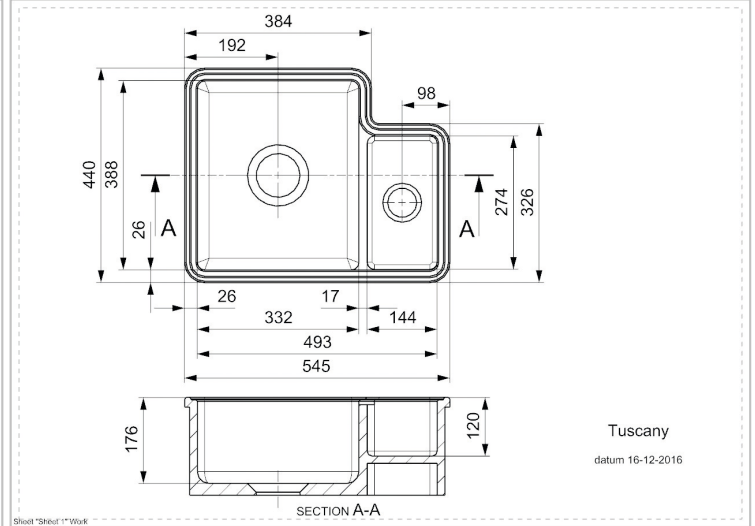

REGINOX

Tuscany 1,5 bowl

Quick Overview

Learn how to knock out a taphole in a ceramic sink

Additional Information

SKU	R28216
Outlet	3.5" outlet
Cabinet	600 mm
Type sink	Double bowl
Colour	White
Packaging	Box
Installation method	Undermount