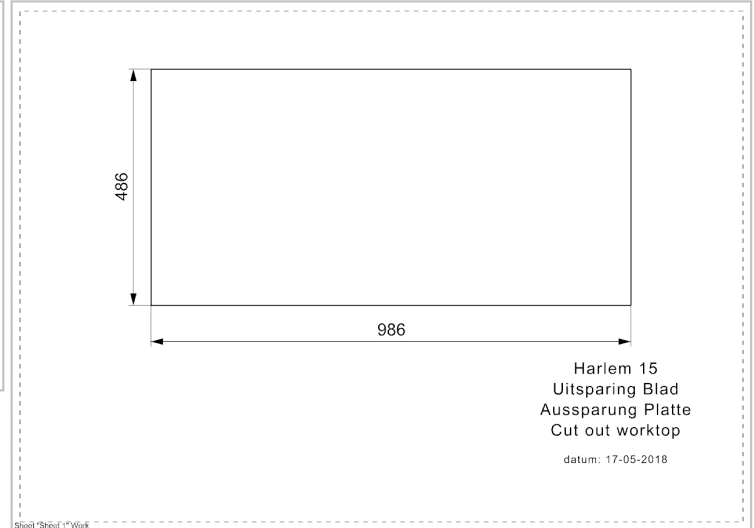

REGINOX

Harlem 15 Pure White

Additional Information

| | |
|----------------------------|---|
| Depth | 200 mm / 140 mm |
| SKU | R31285 |
| Outlet | 3.5" outlet |
| Cabinet | 600 mm |
| Type sink | One and a half bowl, Sinks with drainer |
| Size sink | 330 x 440 / 156 x 300 mm |
| Total dimension | 1000 x 500 mm |
| Installation method | Inset |
| Packaging | Loose on a pallet |