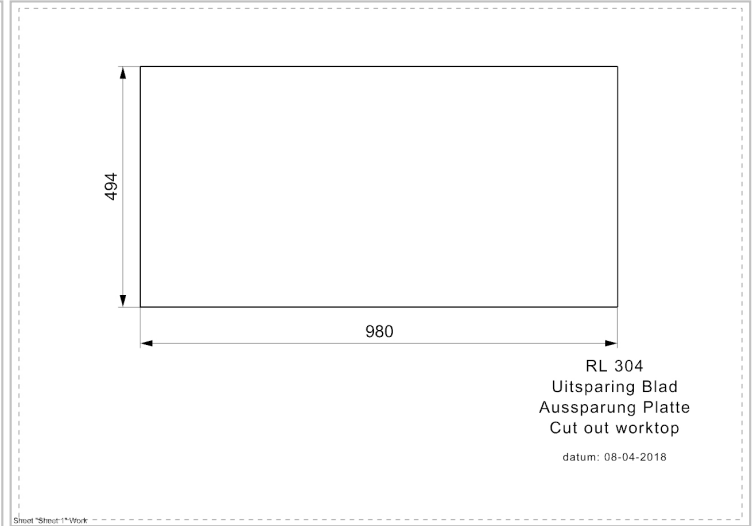

REGINOX

RL 304 CW White, incl. waste

Quick Overview

Learn how to knock out a taphole in a ceramic sink

Additional Information

Depth	200 mm
SKU	R23907
Outlet	3.5" outlet
Cabinet	800 mm
Type sink	Sinks with drainer, Square sinks
Size sink	495 x 525 mm
Total dimension	1015 x 525 mm
Packaging	Box
Installation method	Inset