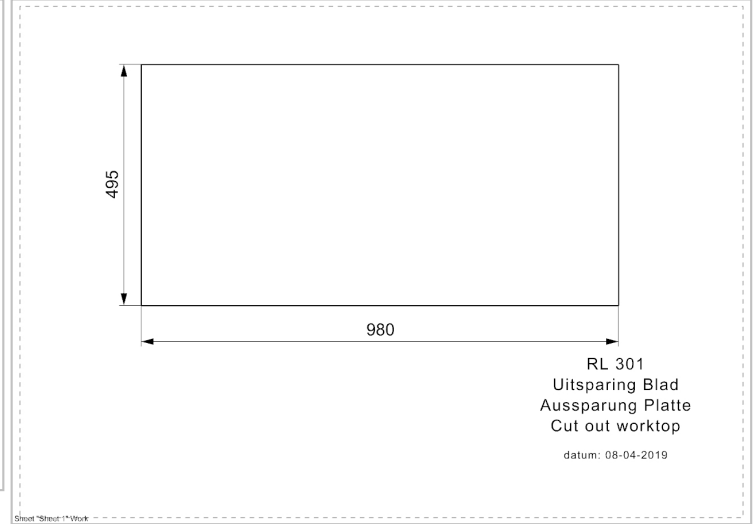

REGINOX

RL 301 CW White, incl. waste

Quick Overview

Learn how to knock out a taphole in a ceramic sink

Additional Information

Depth	180 mm
SKU	R23884
Outlet	3.5" outlet
Cabinet	600 mm
Type sink	One and a half bowl, Sinks with drainer
Size sink	410 x 330 / 170 x 270 mm
Total dimension	1010 x 525 mm
Packaging	Box
Installation method	Inset