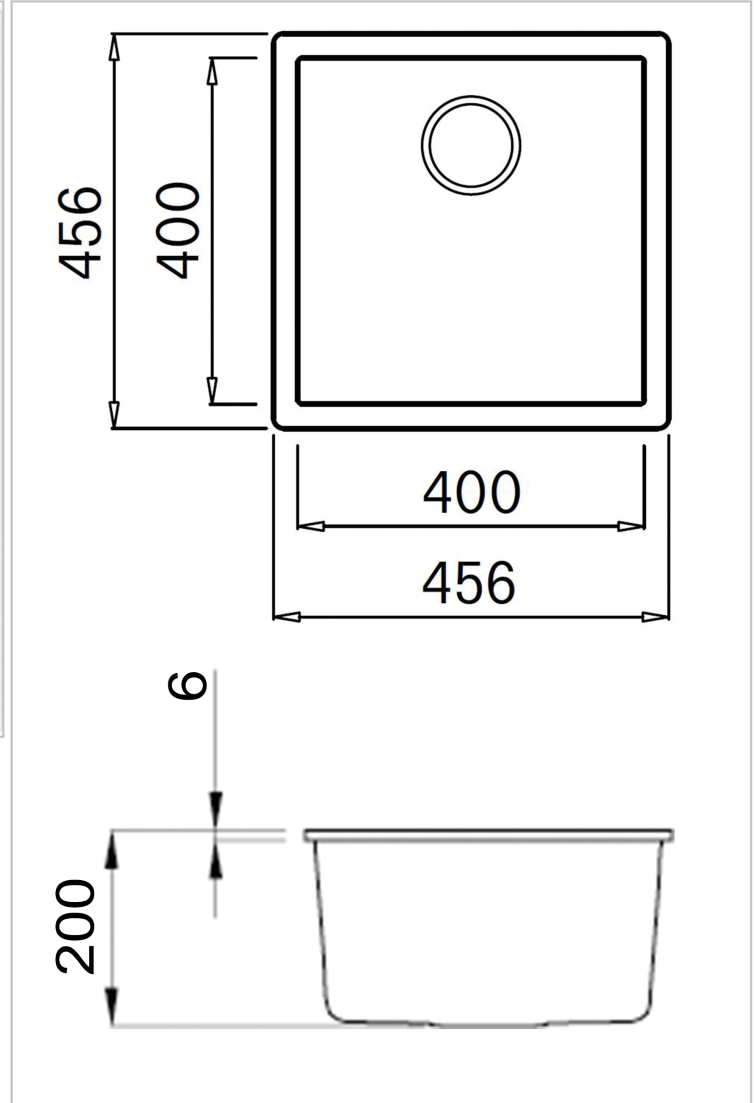

REGINOX

Multa 102 white

Additional Information

Depth	200 mm
SKU	MULTA 102 WHITE
Outlet	3.5" outlet
Cabinet	450 mm
Type sink	Square sinks
Size sink	400 x 400 mm
Total dimension	456 x 456 mm

Installation method	Inset
Packaging	Box