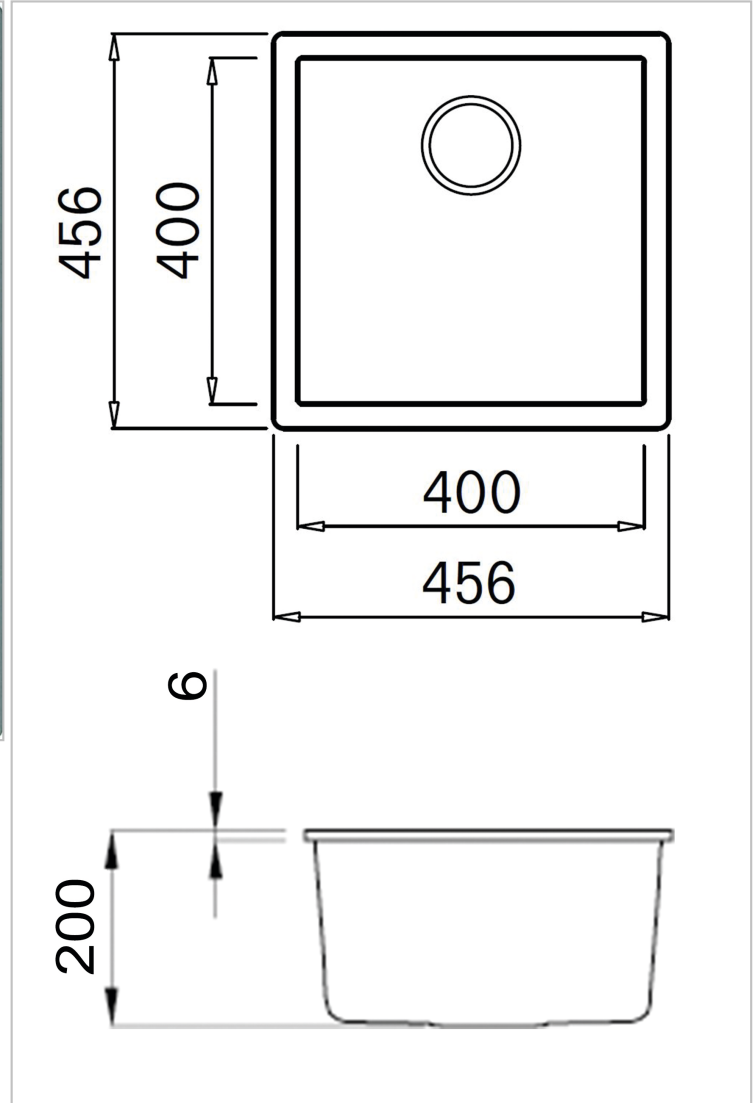

REGINOX

Multa 102 light grey

Additional Information

Depth	200 mm
SKU	MULTA 102 LIGHT GREY
Outlet	3.5" outlet
Cabinet	500 mm
Type sink	Square sinks
Size sink	400 x 400 mm
Total dimension	456 x 456 mm

Installation method	Inset
Packaging	Box