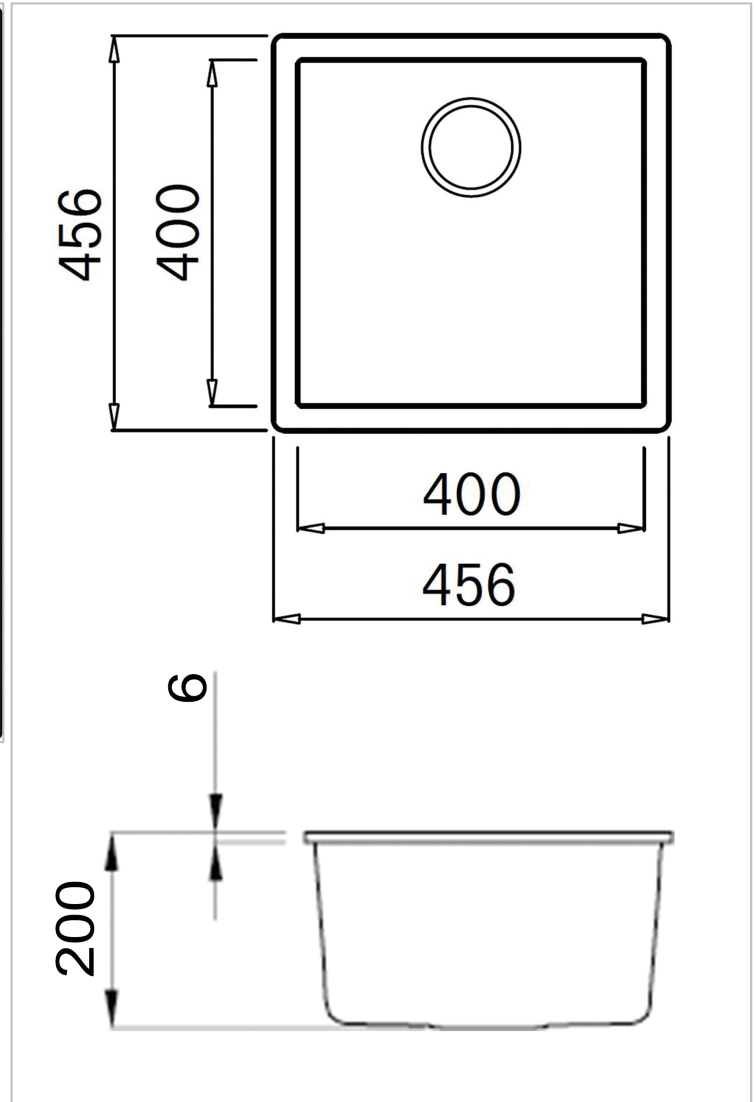

REGINOX

Multa 102 Black

Additional Information

Depth	200 mm
SKU	MULTA 102 BLACK
Outlet	3.5" outlet
Cabinet	500 mm
Type sink	Square sinks
Size sink	400 x 400 mm
Total dimension	456 x 456 mm

Installation method	Inset
Packaging	Box