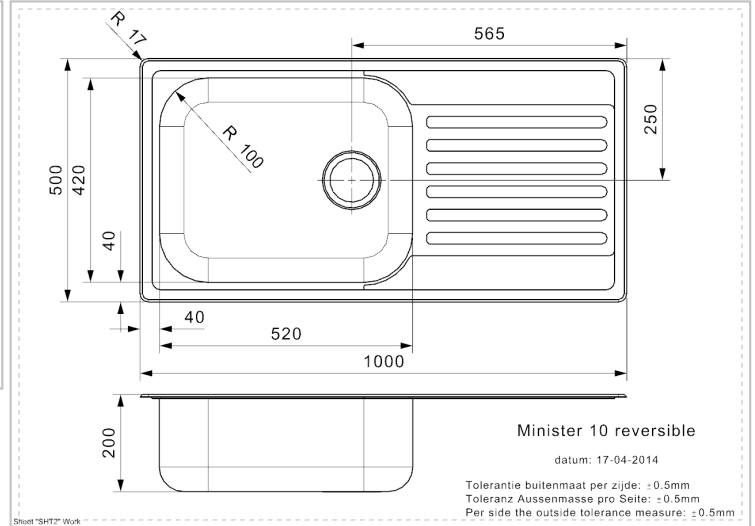

REGINOX

Minister OKG REVERSIBLE

Additional Information

Depth	200 mm
SKU	R24508
Outlet	3.5" outlet
Cabinet	600 mm
Type sink	Sinks with drainer
Size sink	520 x 420 mm
Total dimension	1000 x 500 mm
Installation method	Inset
Packaging	Box