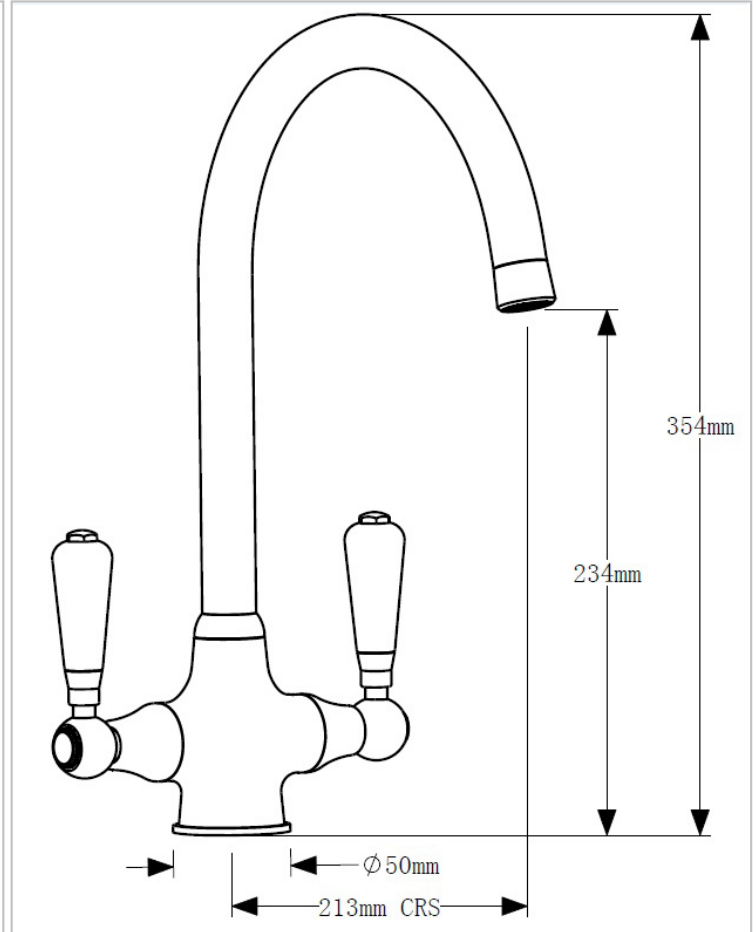

### Additional Information

Material	Chrome
SKU	ELBE
Type	Double-handle tap