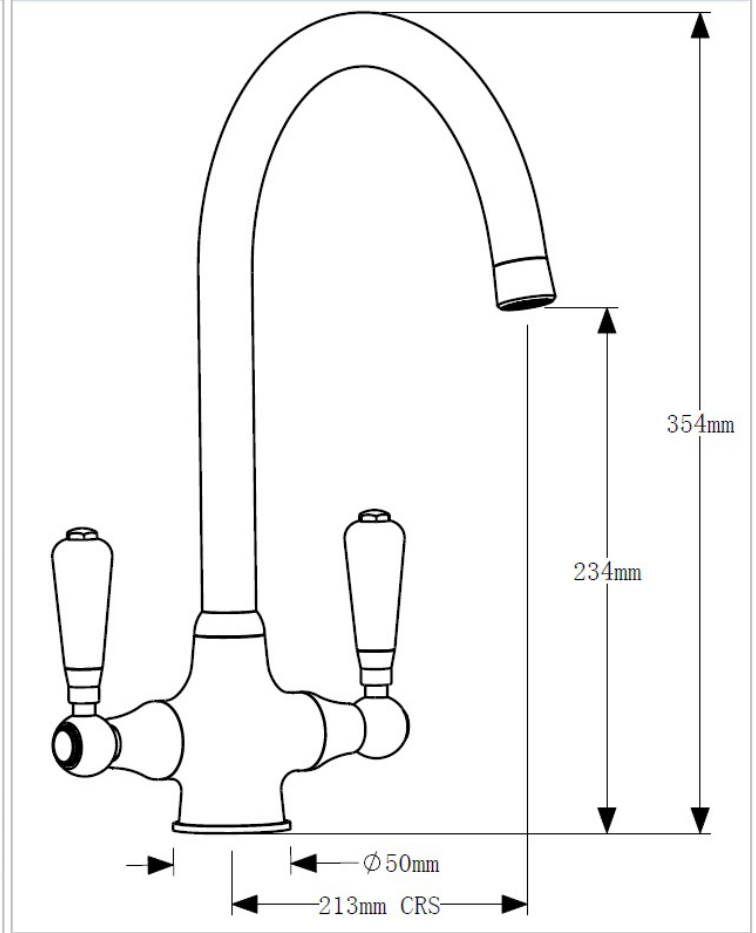

REGINOX

Elbe BN

Additional Information

Material	Brushed Nickel
SKU	ELBE BN
Type	Double-handle tap