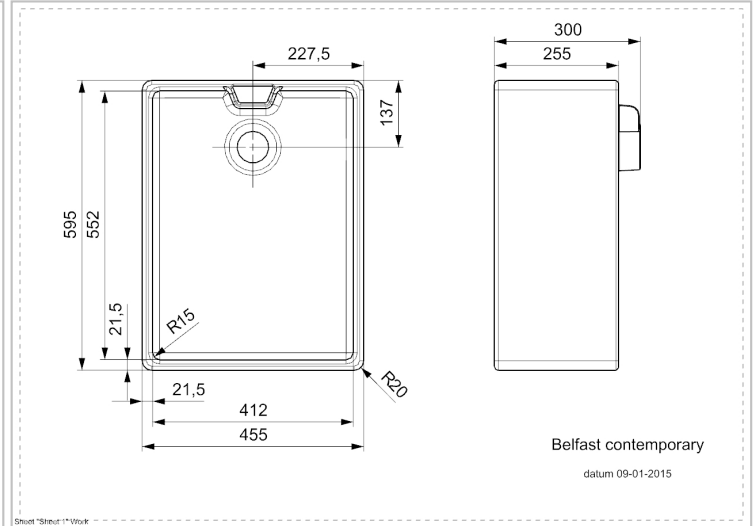

REGINOX

Belfast Contemporary

Quick Overview

Learn how to knock out a taphole in a ceramic sink

Additional Information

Depth	255 mm
SKU	R26809
Outlet	3.5" outlet
Cabinet	600 mm
Type sink	Square sinks
Size sink	525 x 390 mm
Total dimension	595 x 460 mm
Packaging	Box
Installation method	Inset